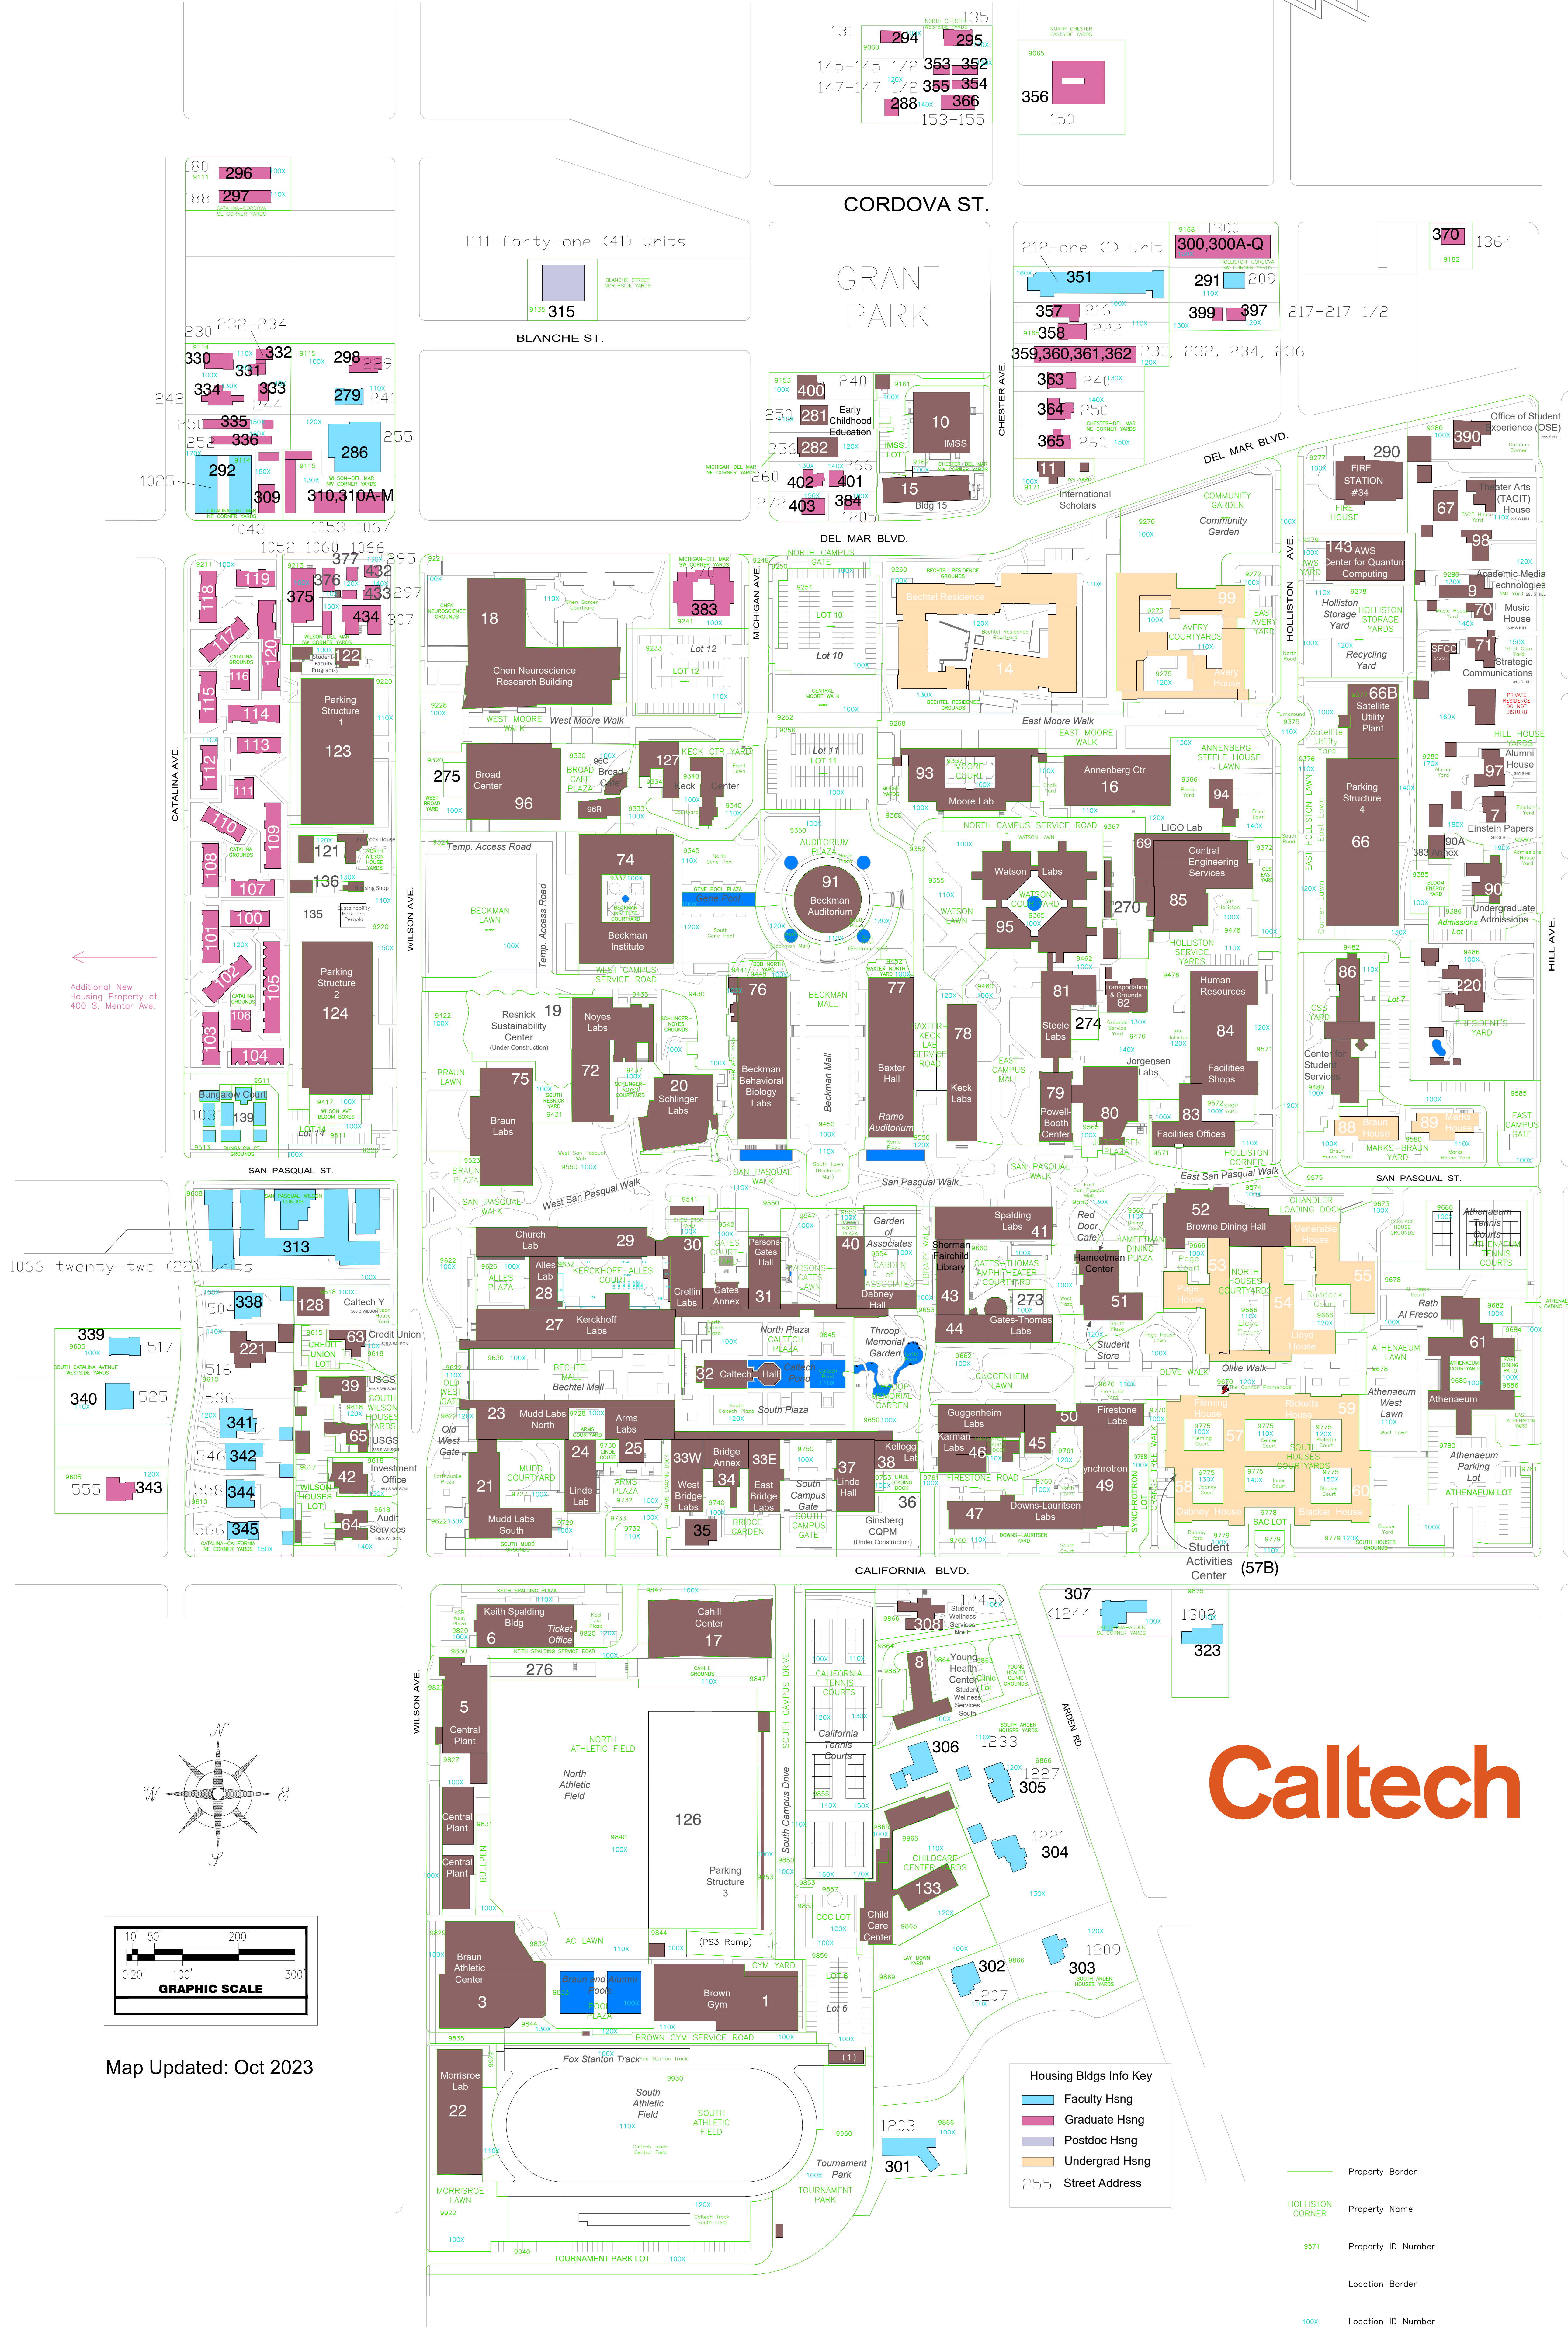

Caltech AIM Properties and Locations

PASADENA CITY COLLEGE

Map Updated: Oct 2023

Housing Bldgs Info Key

- Faculty Hsg
- Graduate Hsg
- Postdoc Hsg
- Undergrad Hsg
- 255 Street Address

- Property Border
- Property Name
- Property ID Number
- Location Border
- Location ID Number