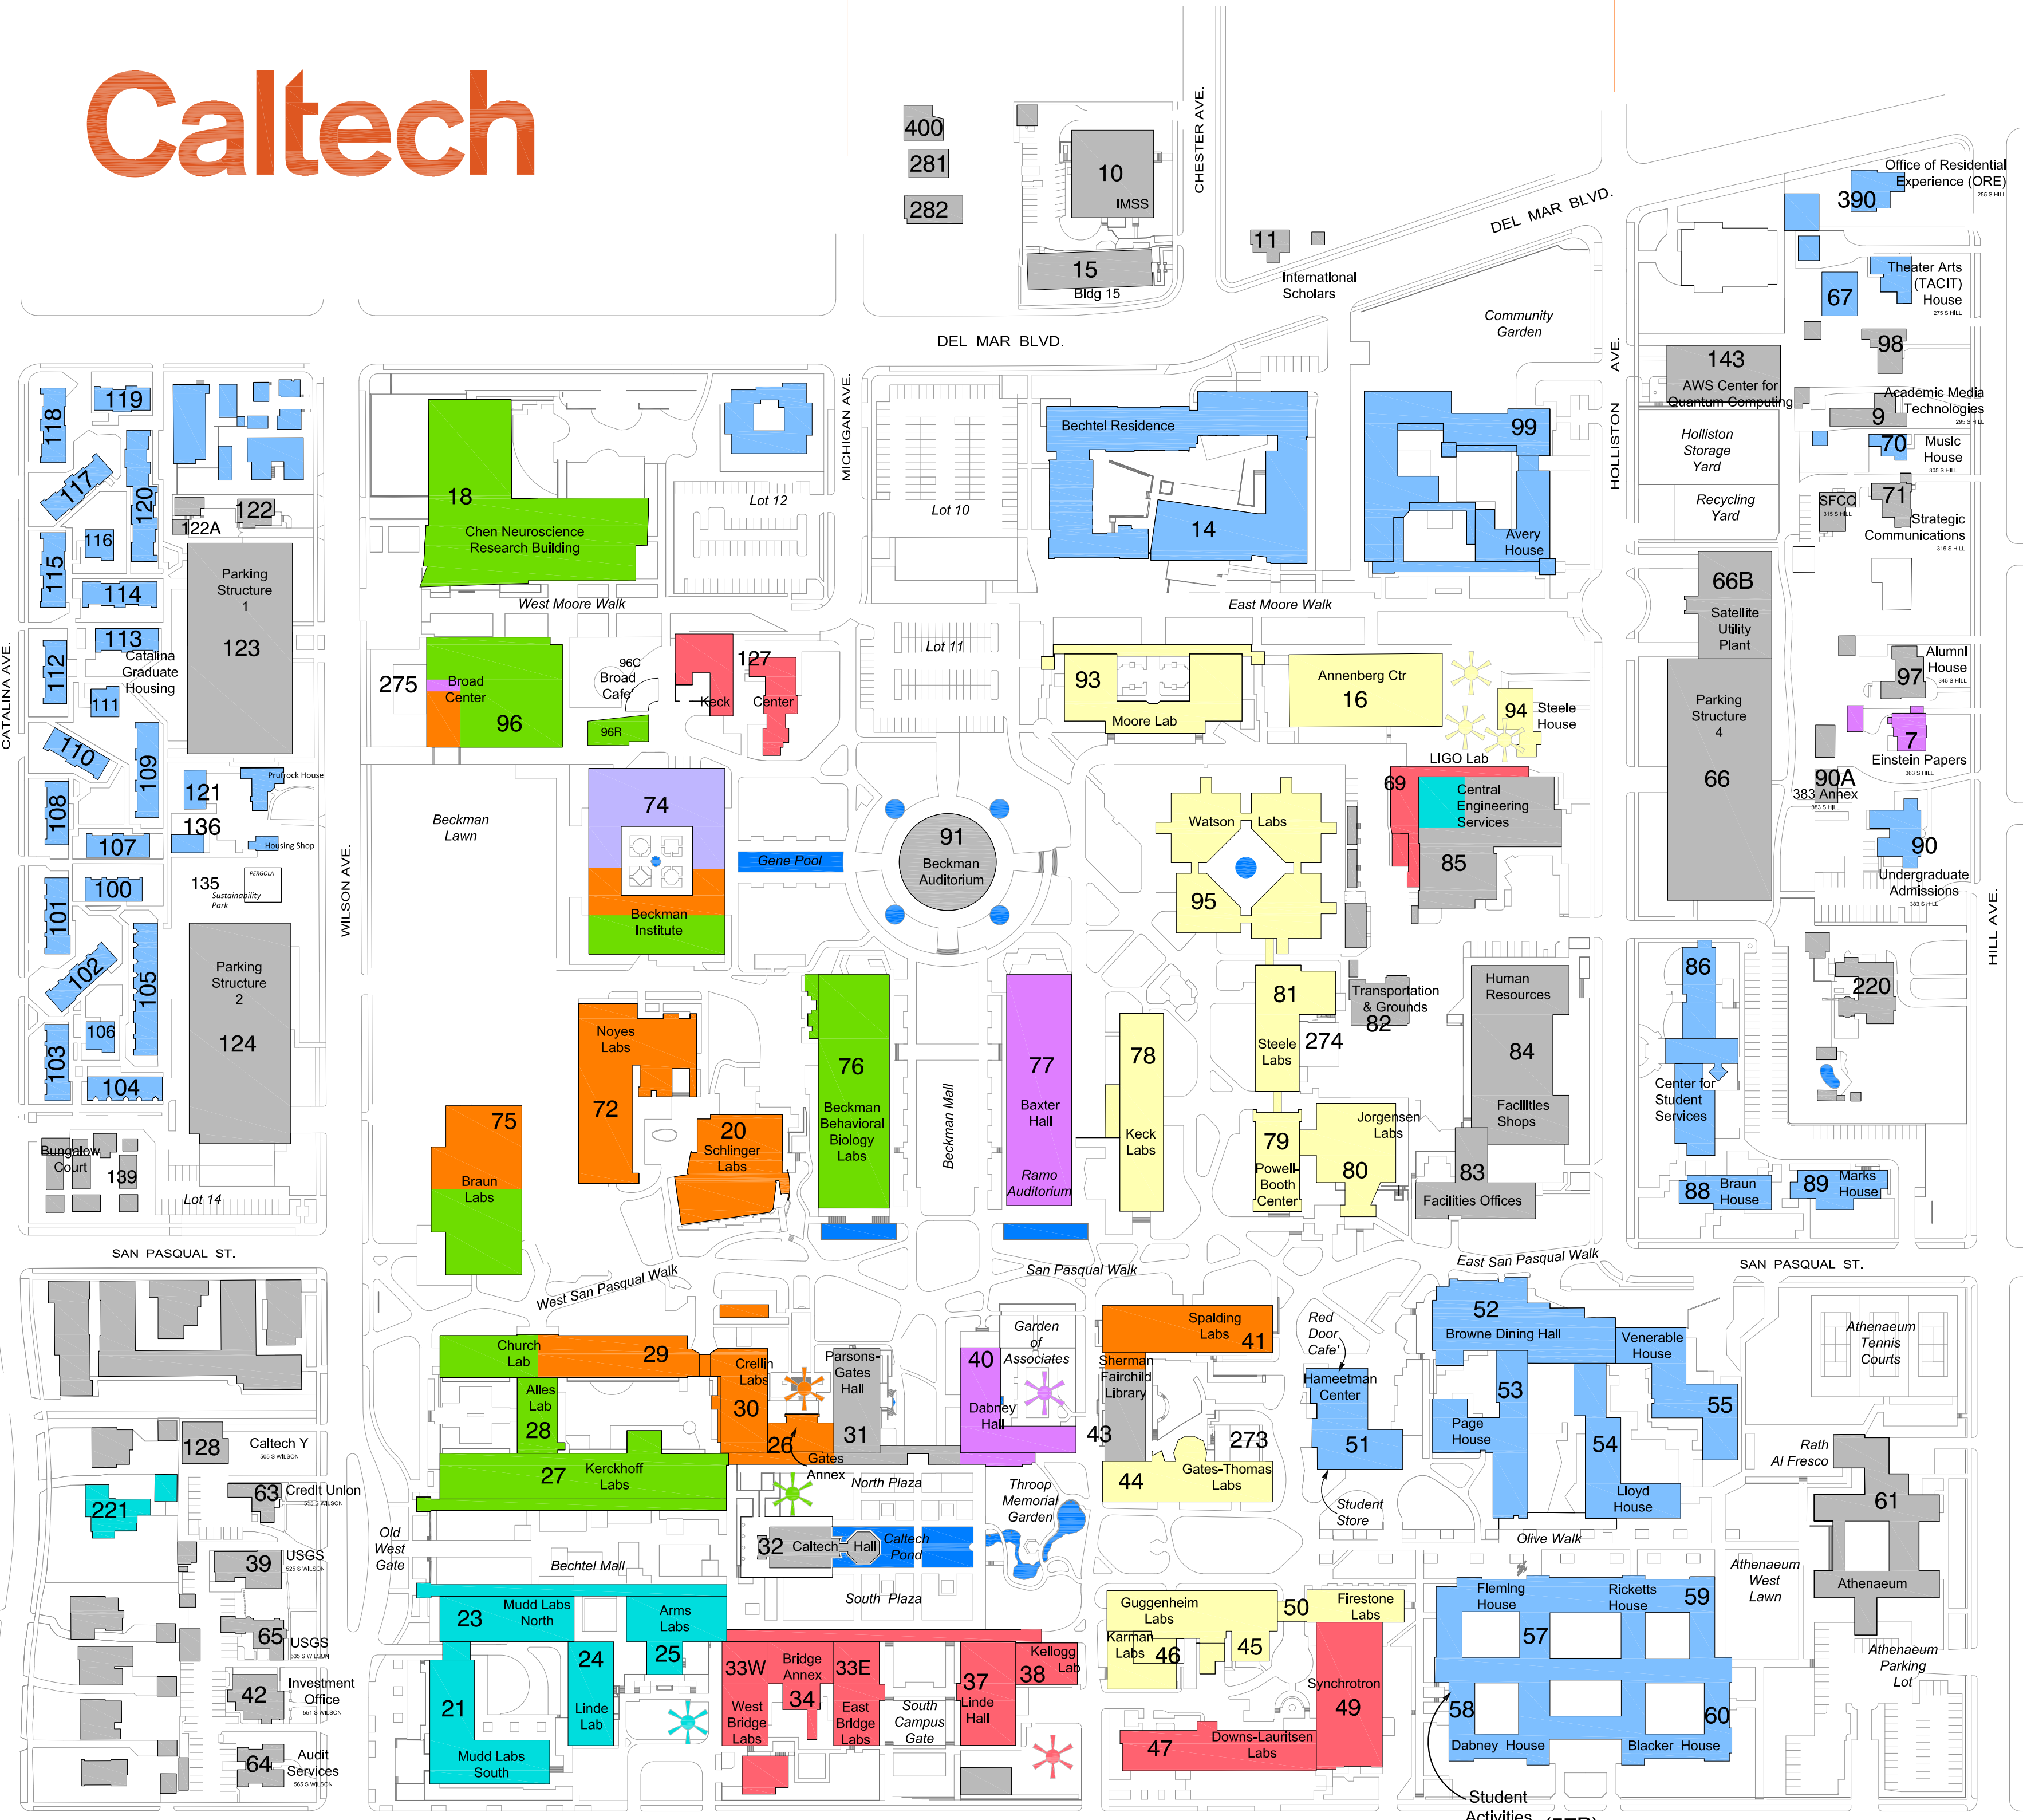

Caltech

Buildings by Division

Buildings are color-coded according to which Division or Organizational group has authority to assign space. The Key follows:

- BBE Division
- Beckman Institute
- CCE Division
- EAS Division
- GPS Division
- HSS Division
- PMA Division
- Student Affairs
- Admin/Other
- Outdoor Classrooms

Map Updated: Nov 2021